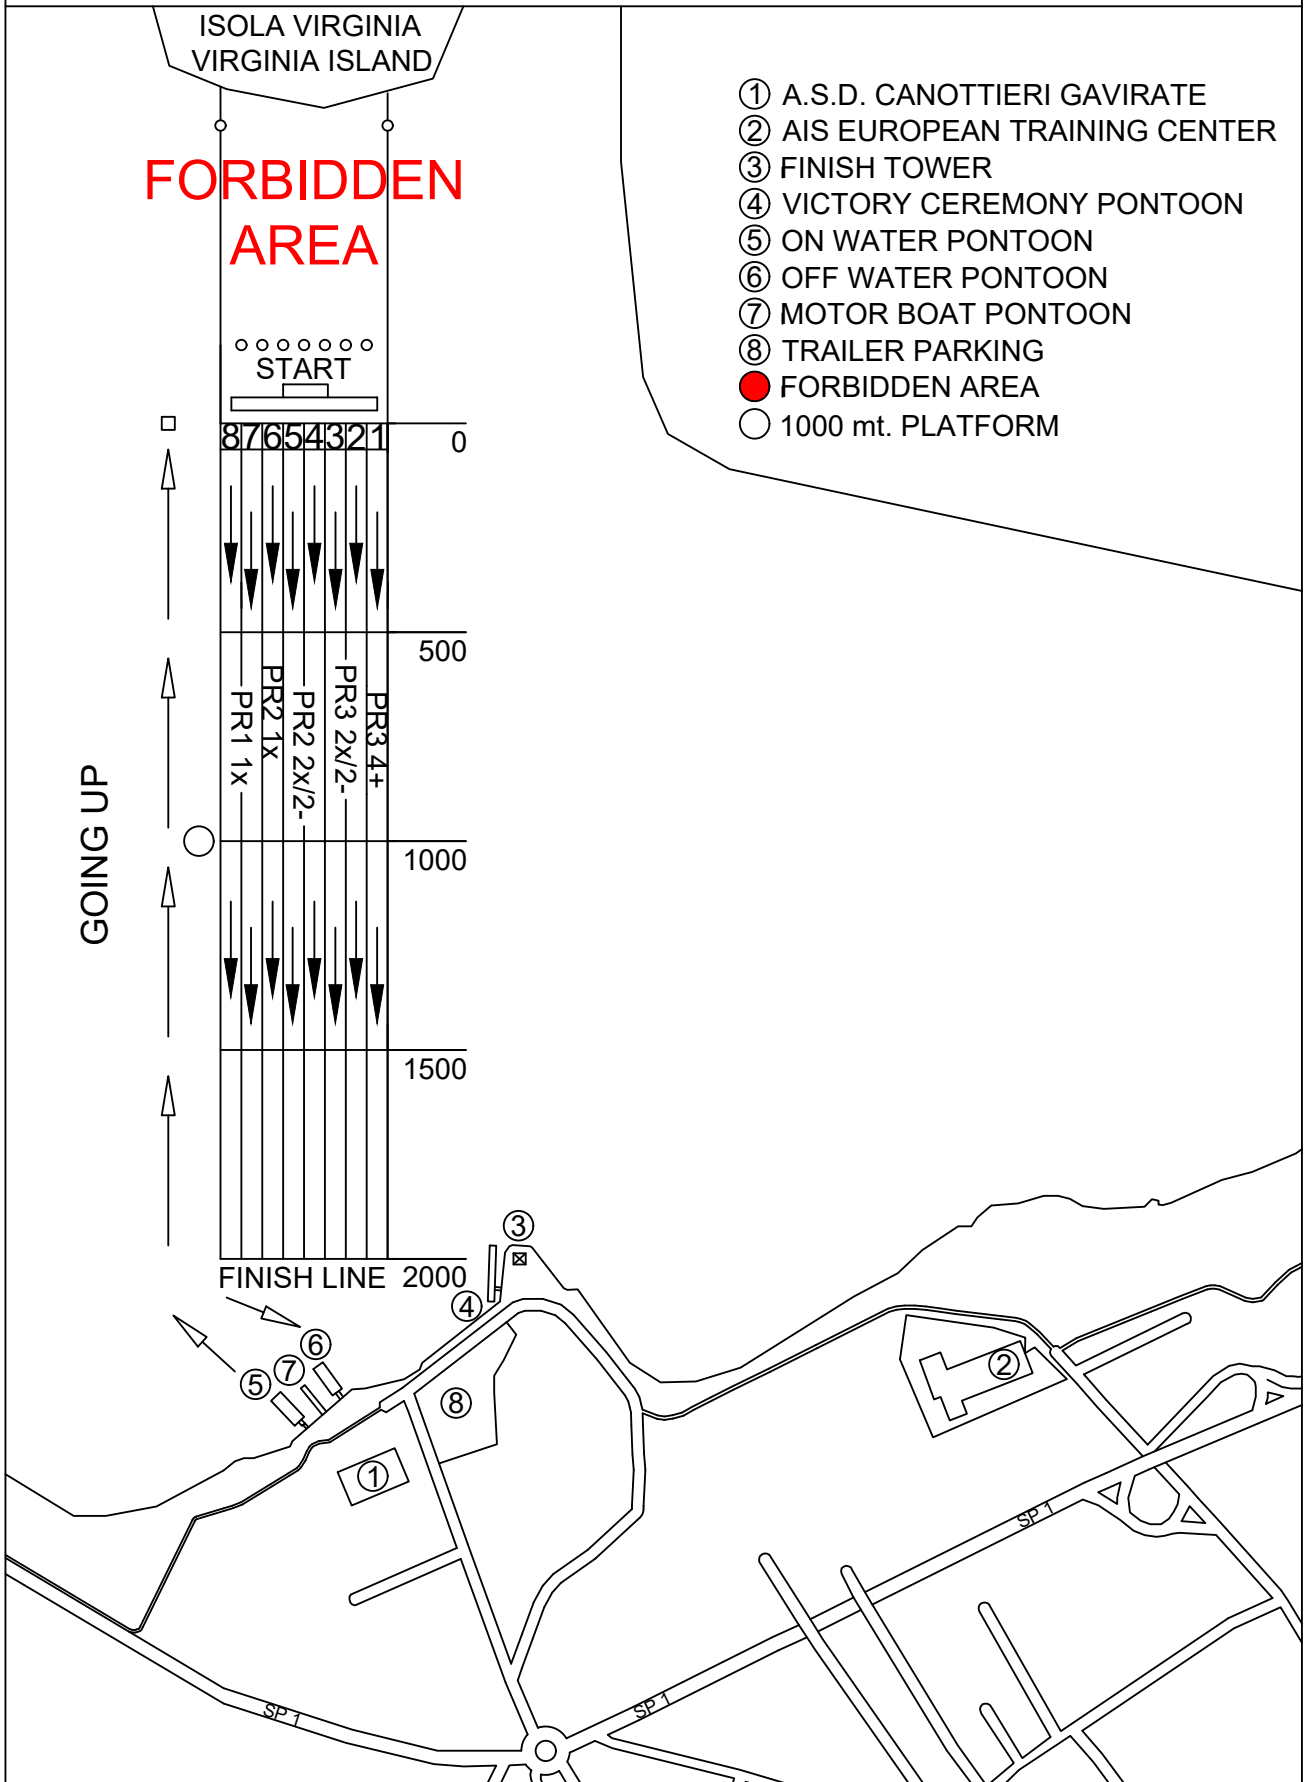

CIRCULATION DURING TRAINING

CIRCULATION DURING RACES

- ① A.S.D. CANOTTIERI GAVIRATE
- ② AIS EUROPEAN TRAINING CENTER
- ③ FINISH TOWER
- ④ VICTORY CEREMONY PONTOON
- ⑤ ON WATER PONTOON
- ⑥ OFF WATER PONTOON
- ⑦ MOTOR BOAT PONTOON
- ⑧ TRAILER PARKING
- 1000 mt. PLATFORM